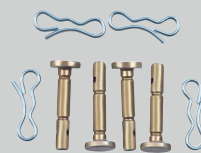

Weight (approx.): **110 kg**

Article no.: 31AY74T3678

4 008423 857184

ACCESSORIES & SPARE PARTS

Cover for MTD snow throwers:
 Art. no.: 2024-U1-0005

Engine oil 1,0 l SAE5W-30:
 Art. no.: 6012-X1-0040

Easy run 250 ml:
 Art. no.: 6012-X1-0045

Set of 4 Shear bolts & cotter pins:
 Art. no.: 7011-M6-0010